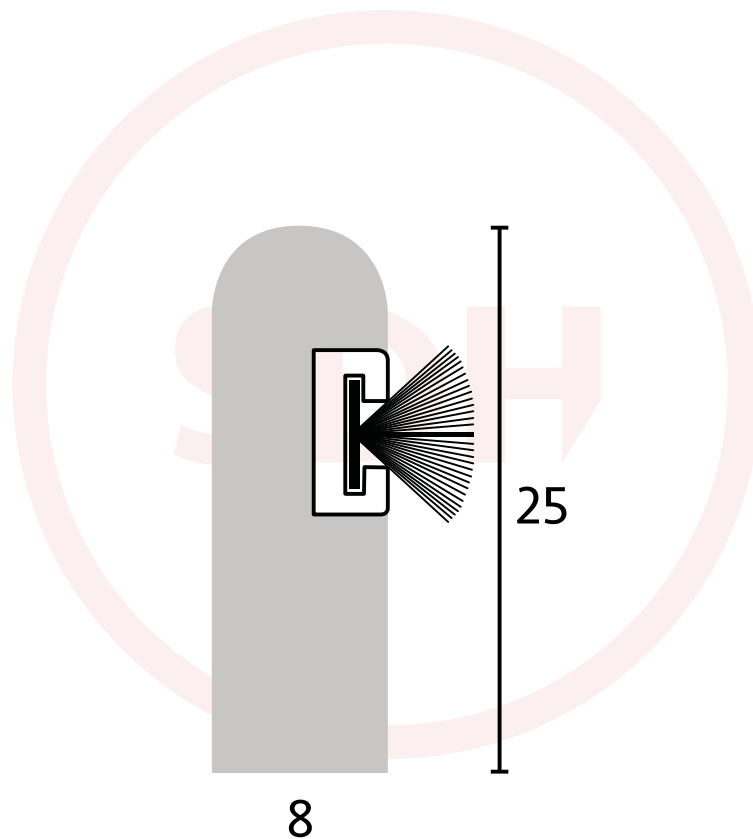

### PPB8X25-PI

- Primed
- 3 metres
- Includes carrier and pile

SASH + DOOR  
HARDWARE