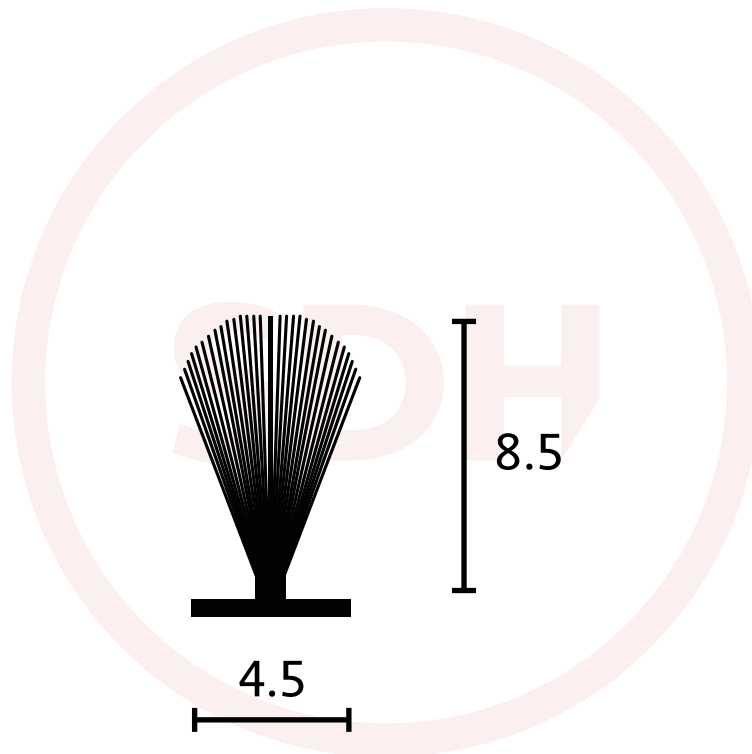

Technical Details

Slide Pile

- Sold in 100m coils
- Pile complete with centre fin for improved weather seal

SASH + DOOR
HARDWARE