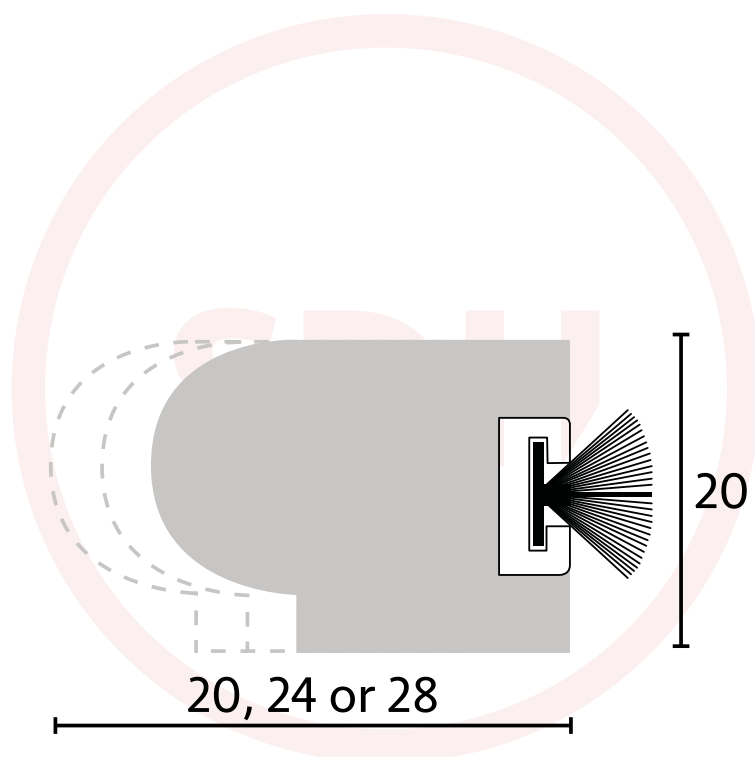

Technical Details

PSB20X20-PI
PSB20X24-PI
PSB20X28-PI

- Primed
- 3 metres
- Includes carrier and pile

SASH + DOOR
HARDWARE