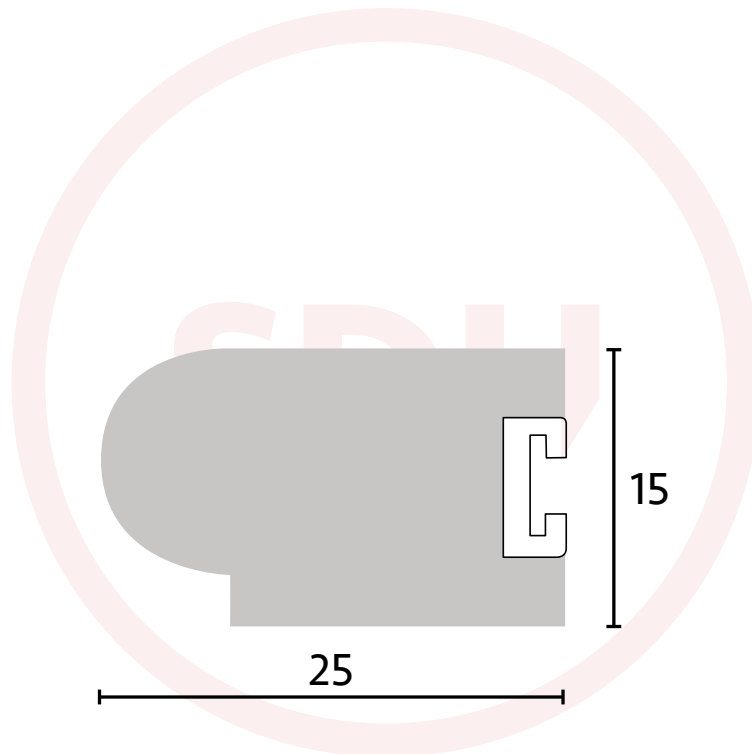

Technical Details

25 x 15mm Timber Staff Bead

- Primed
- 3 metres
- Includes carrier
- Please see below for suitable pile / T-Slot

SASH + DOOR
HARDWARE