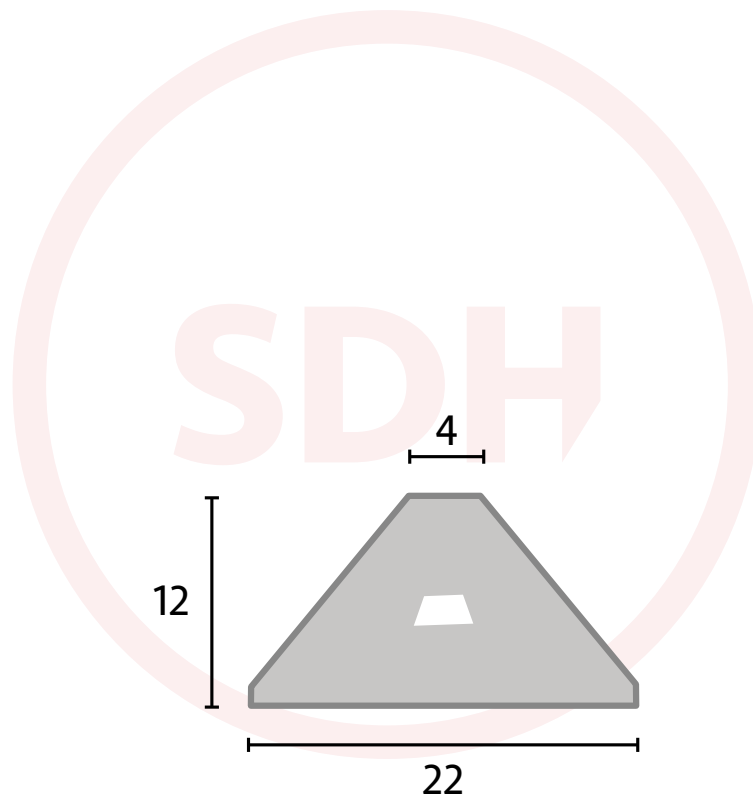

Technical Details

4mm Glazing Bar

SASH + DOOR
HARDWARE