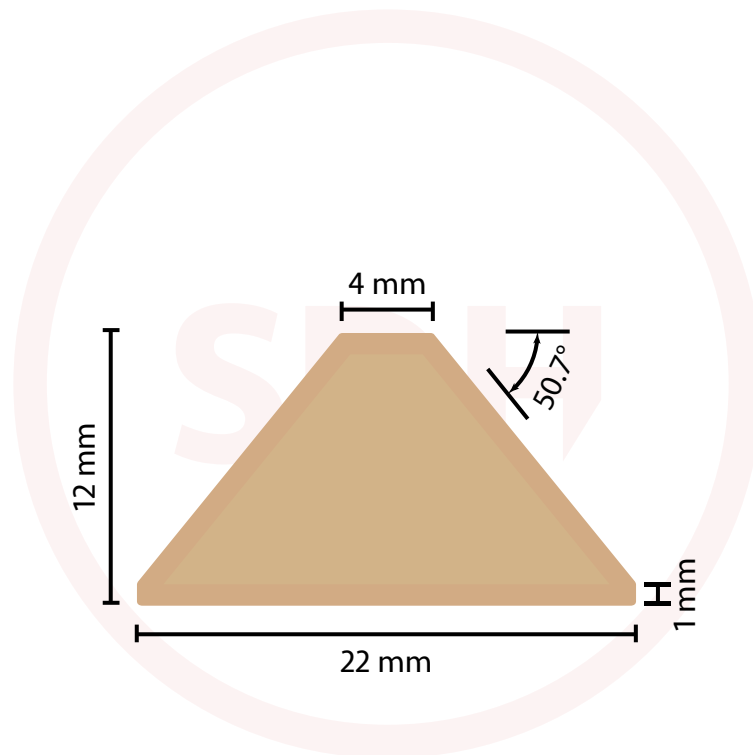

Qwood® Georgian Bar - 4mm x 22mm Base

SASH + DOOR
HARDWARE