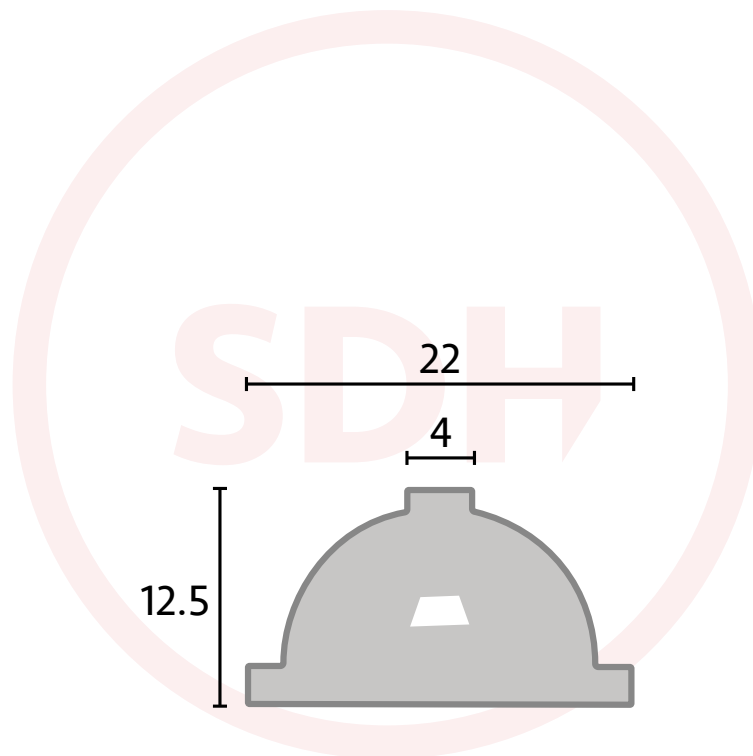

Technical Details

4mm Glazing Bar

SASH + DOOR
HARDWARE