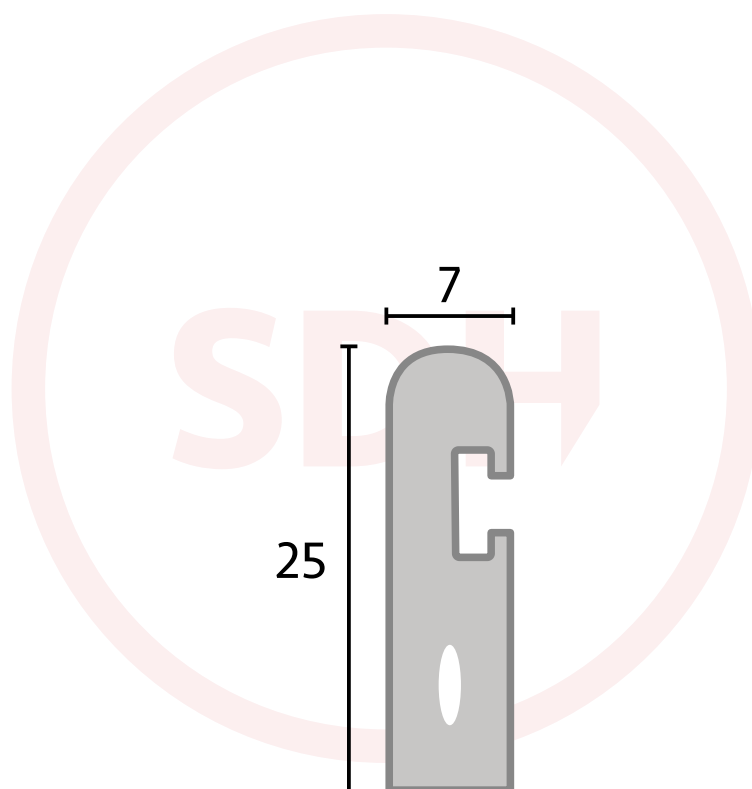

Technical Details

7 x 25mm Q-Wood Parting Bead

SASH + DOOR
HARDWARE