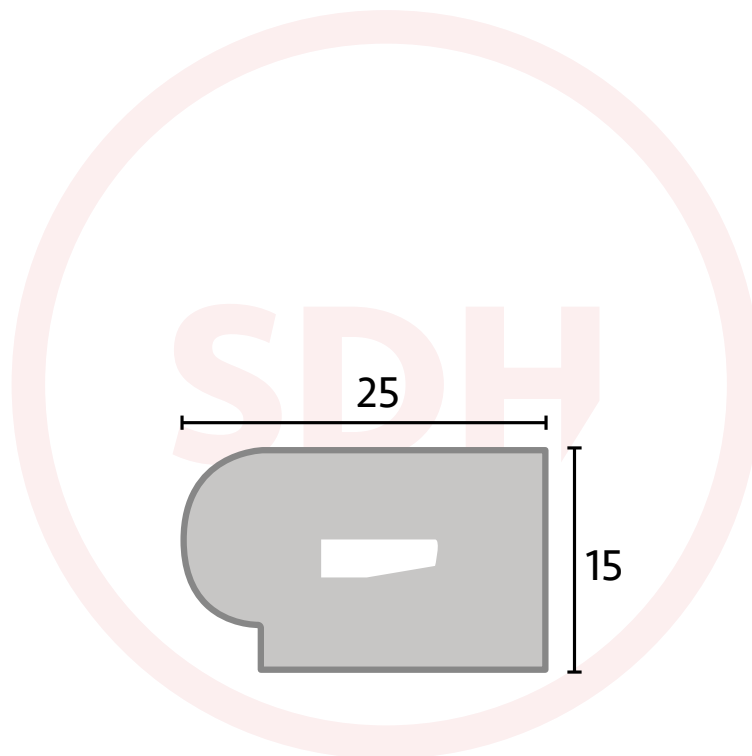

Qwood Staff Bead - 25x15mm

SASH + DOOR
HARDWARE