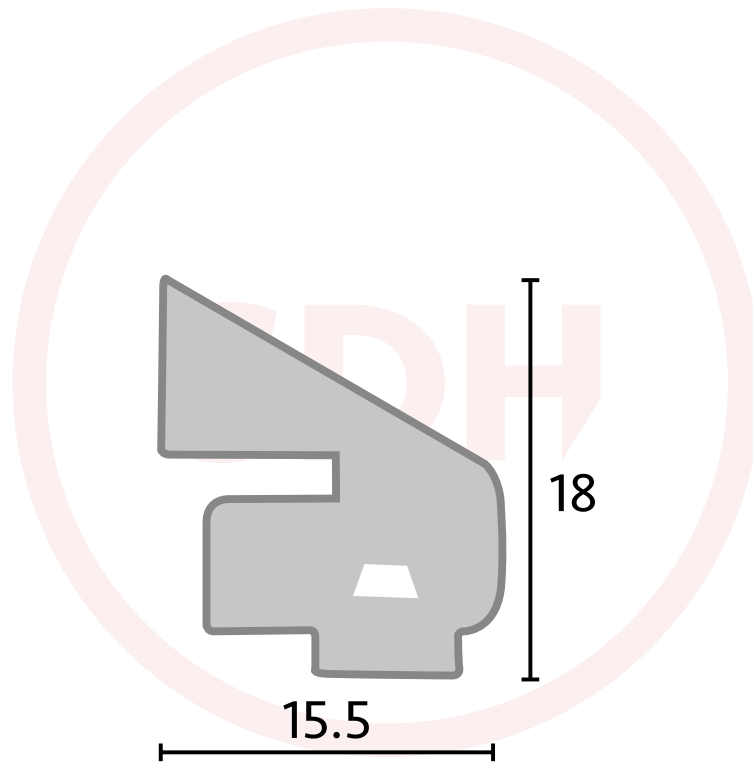

Technical Details

Glazing Bead

SASH + DOOR
HARDWARE