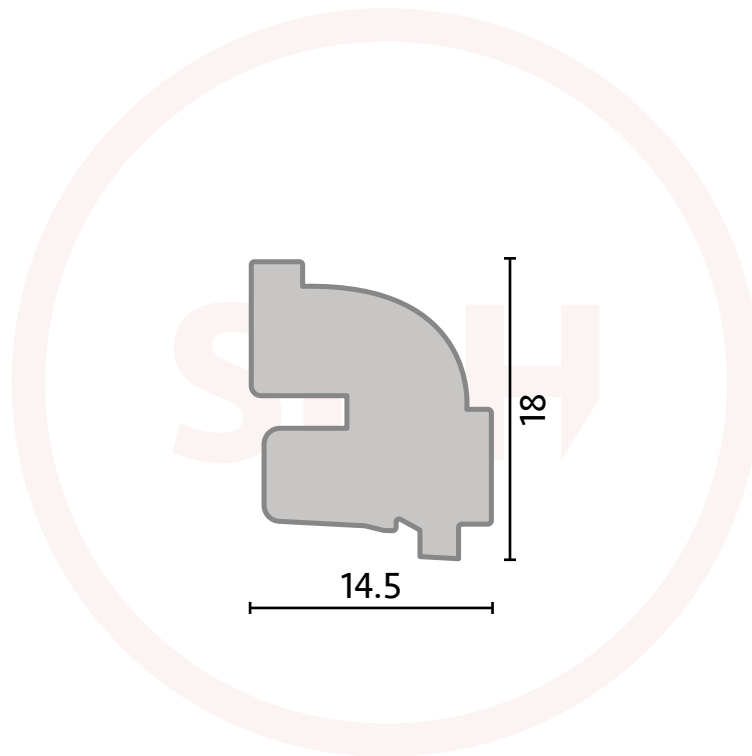

## Qwood Pinless Glazing Bead - SD4

SASH + DOOR  
HARDWARE