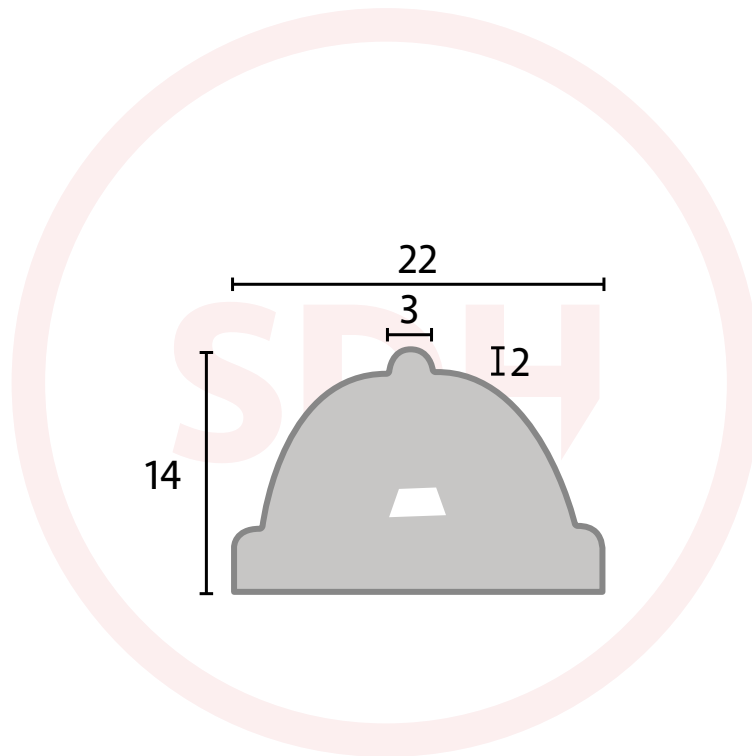

Technical Details

3mm Glazing Bar

SASH + DOOR
HARDWARE