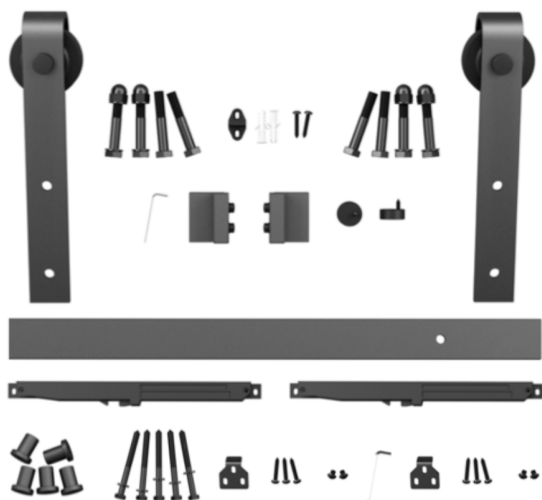

Technical Details

Strap Sliding Door Kit

Strap is a high quality traditional Barn Door style internal sliding door system finished in either a black powdercoat or made from 304 satin stainless steel. This kit is supplied as standard with both Softopen and Softclose pre mounted onto the track. These will work with a door up to 80kg. Should the door be between 80kg-150kg then remove the softclose units. A 3000mm track length is now available alongside the 2000mm variant. Wall brackets allowing bi-passing layouts and jointing brackets for bi-parting options are also available.

End Elevation

Hanger Details

Kit Components

Installation Example & Stainless Example

Maximum Width: 1500mm

Maximum Height: 2400mm

Maximum Weight: 150kg

Door Thickness: 35mm min