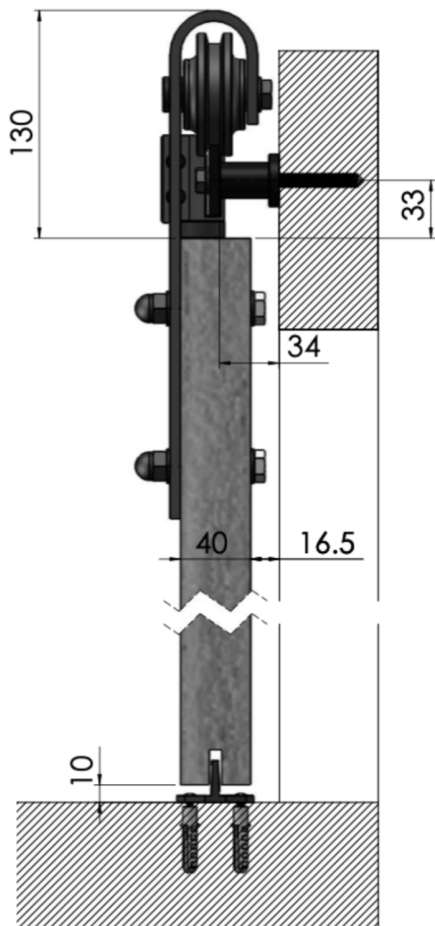

Technical Details

Strap Sliding Door Kit

Strap is a high quality traditional Barn Door style internal sliding door system finished in either a black powdercoat or made from 304 satin stainless steel. This kit is supplied as standard with both Softopen and Softclose pre mounted onto the track. These will work with a door up to 80kg. Should the door be between 80kg-150kg then remove the softclose units. A 3000mm track length is now available alongside the 2000mm variant. Wall brackets allowing bi-passing layouts and jointing brackets for bi-parting options are also available.

End Elevation

Hanger Details

Kit Components

Installation Example & Stainless Example

Maximum Width: 1500mm

Maximum Height: 2400mm

Maximum Weight: 150kg

Door Thickness: 35mm min