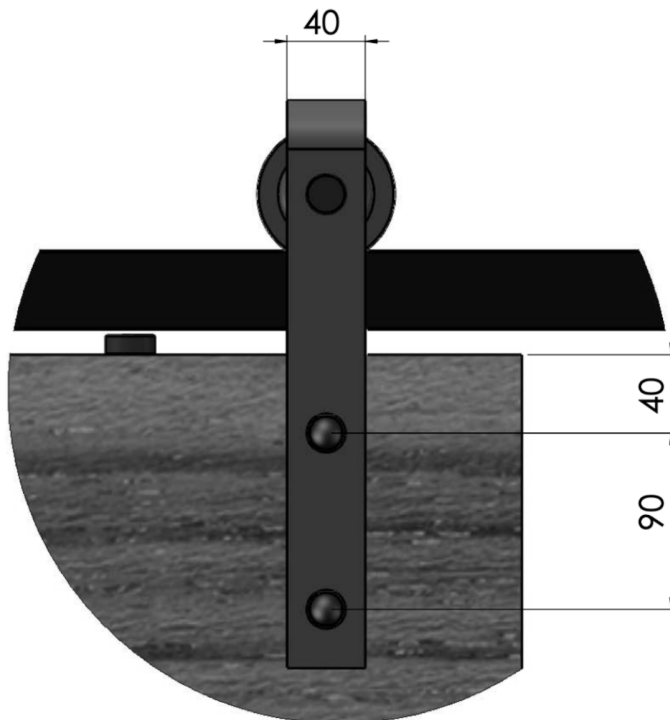

Technical Details

Strap Sliding Door Kit

Strap is a high quality traditional Barn Door style internal sliding door system finished in either a black powdercoat or made from 304 satin stainless steel. This kit is supplied as standard with both Softopen and Softclose pre mounted onto the track. These will work with a door up to 80kg. Should the door be between 80kg-150kg then remove the softclose units. A 3000mm track length is now available alongside the 2000mm variant. Wall brackets allowing bi-passing layouts and jointing brackets for bi-parting options are also available.

End Elevation

Hanger Details

Kit Components

Installation Example & Stainless Example

Maximum Width: 1500mm

Maximum Height: 2400mm

Maximum Weight: 150kg

Door Thickness: 35mm min