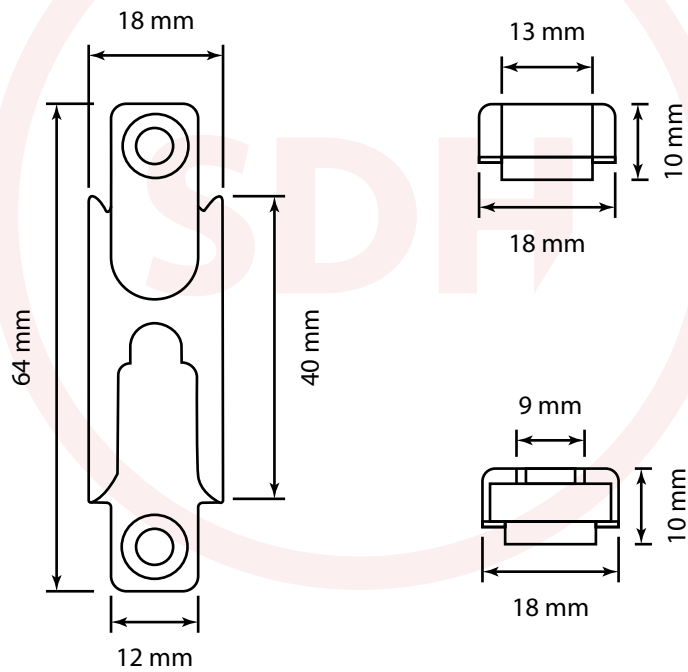

# SDH-SMK Single Mushroom or Roller Keep

SASH + DOOR  
HARDWARE