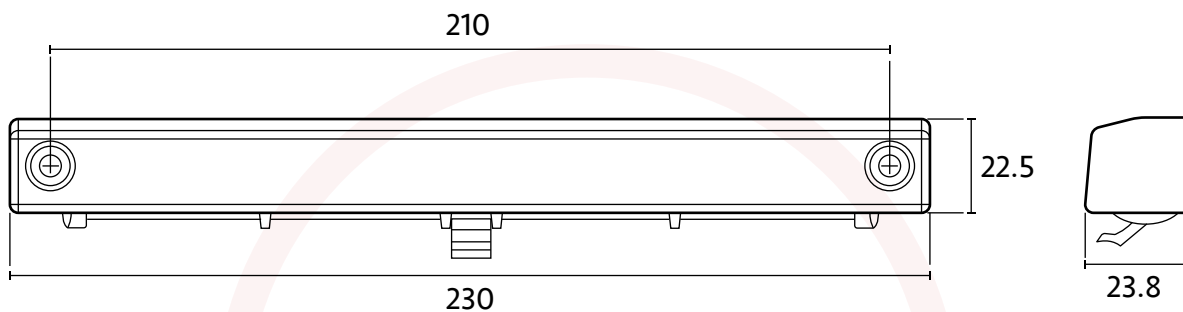

SDHFFV2000 SDH Fast Fix Vent and Canopy

Internal Vent

External Vent

Vent Routing Detail