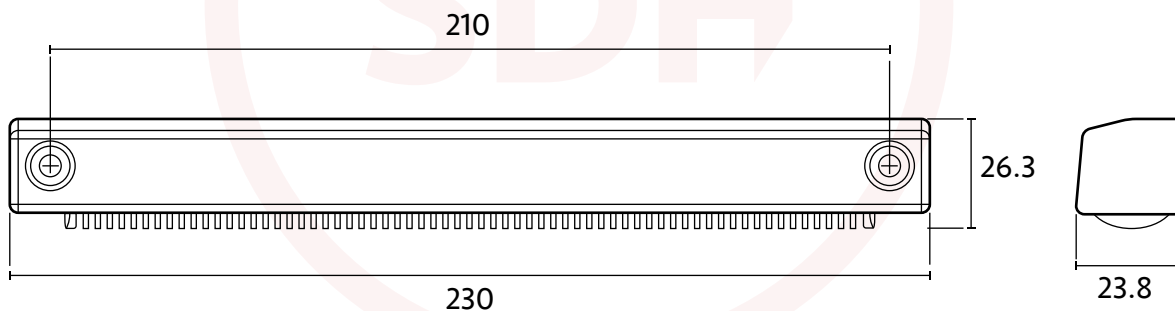

SDHFFV2000 SDH Fast Fix Vent and Canopy

Internal Vent

External Vent

Vent Routing Detail