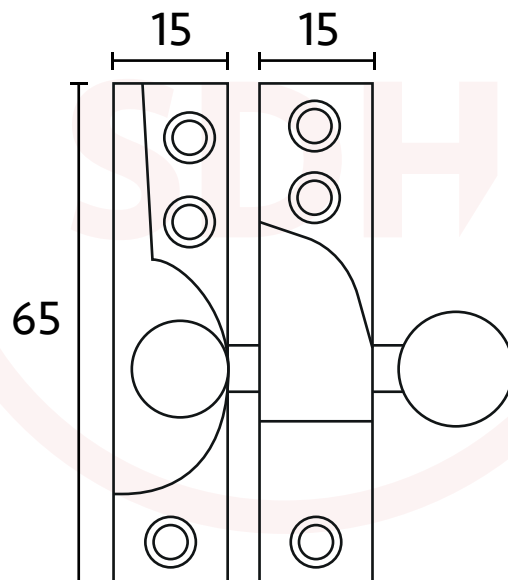

# Sash Heritage Straight Arm Fastener Plain Round Knob (Narrow)

SASH + DOOR  
HARDWARE