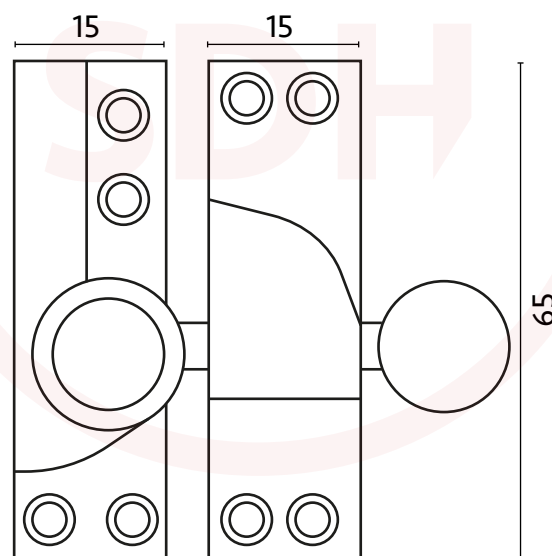

Sash Heritage Straight Arm Fastener Ball Knob - Narrow (Non Locking)

NOTE : This product is made from Cast Brass and manufactured using the Traditional Sand Cast method. The items requiring a Lacquer protection are protected using the Electrophoretically Lacquered process giving a very attractive long-lasting product. When cleaning the product, use a cloth soaked in warm soapy water and dry off using clean dry cloth - Do not use any chemical cleaners as this will harm the product and will break down the lacquer and tarnish the product. Due to the nature of the manufacturing process, a tolerance of + / - 5 % must be allowed on the weight and dimensions given on this product.