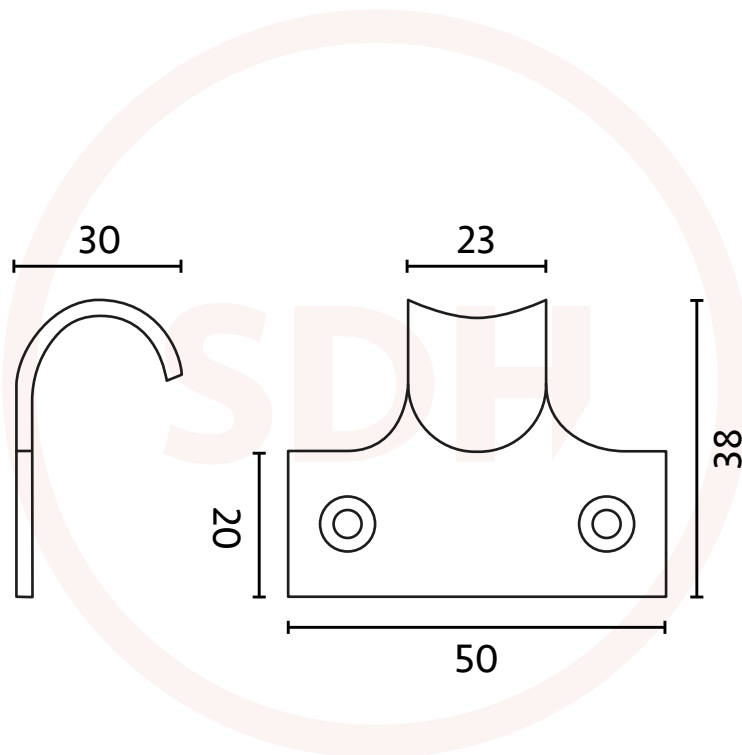

Sash Heritage 50mm Sheet Brass Sash Lift

SASH + DOOR
HARDWARE