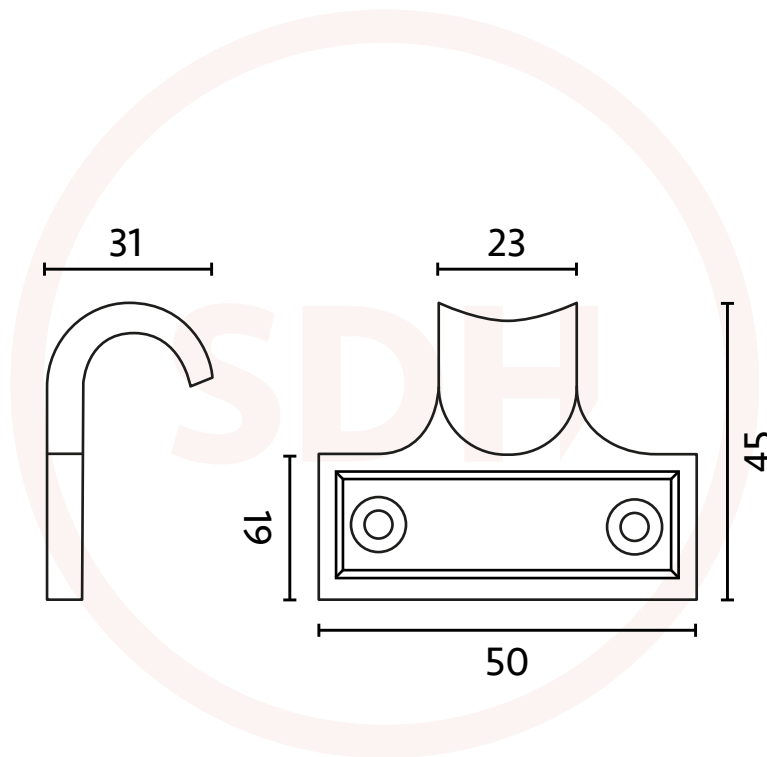

Sash Heritage 50mm Cast Brass Standard Sash Lift

SASH + DOOR
HARDWARE