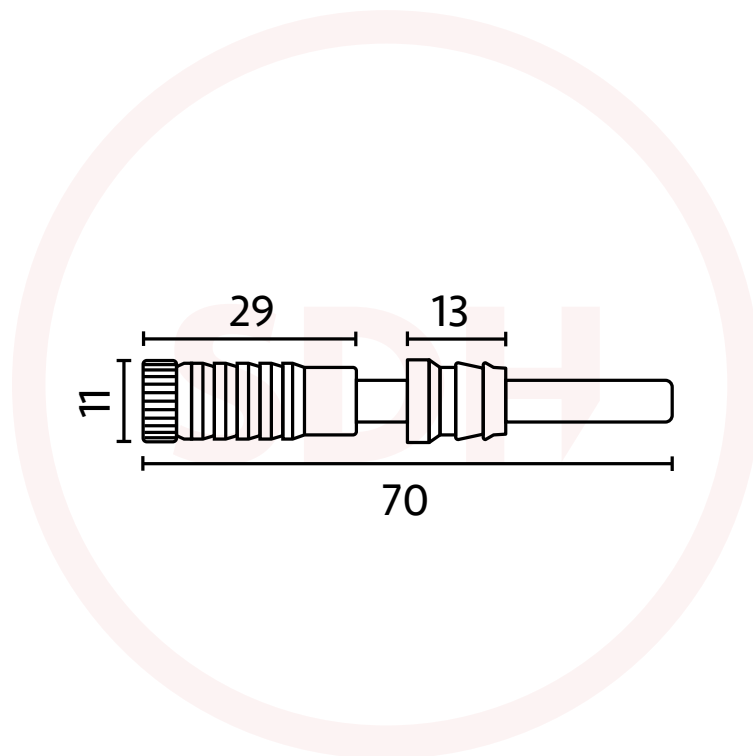

Sash Heritage Dual Screw with Key - 70mm

SASH + DOOR
HARDWARE