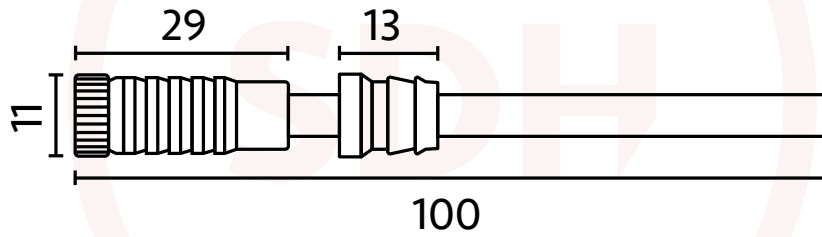

Sash Heritage Dual Screw with Key - 100mm

SASH + DOOR
HARDWARE