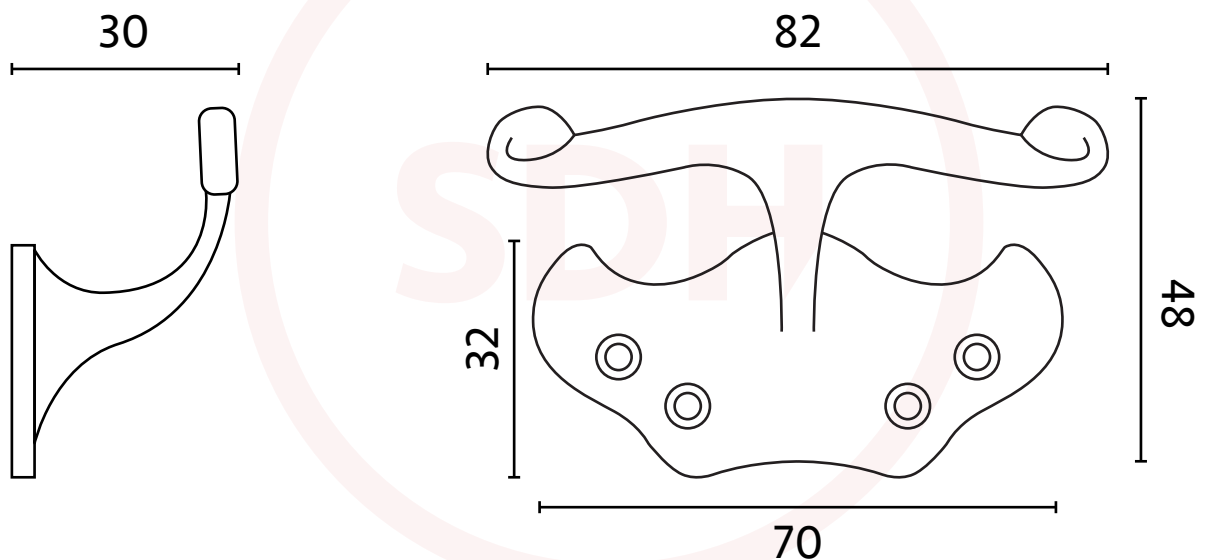

# Sash Heritage Ornate Sash Handle (70mm)

SASH + DOOR  
HARDWARE