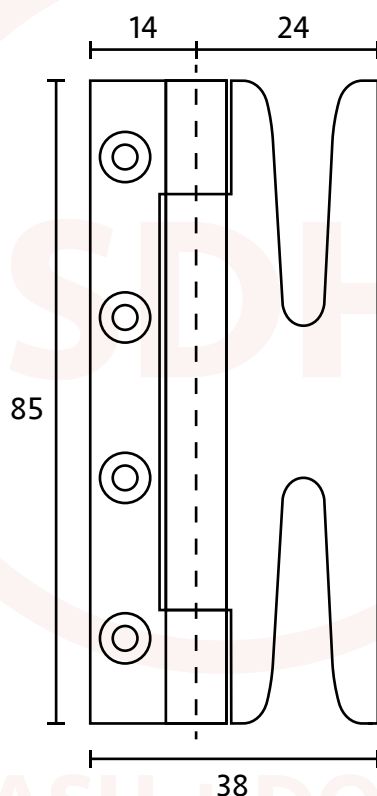

# Simplex Solid Brass Slim Hinges (Sold in Pairs)

SASH + DOOR  
HARDWARE