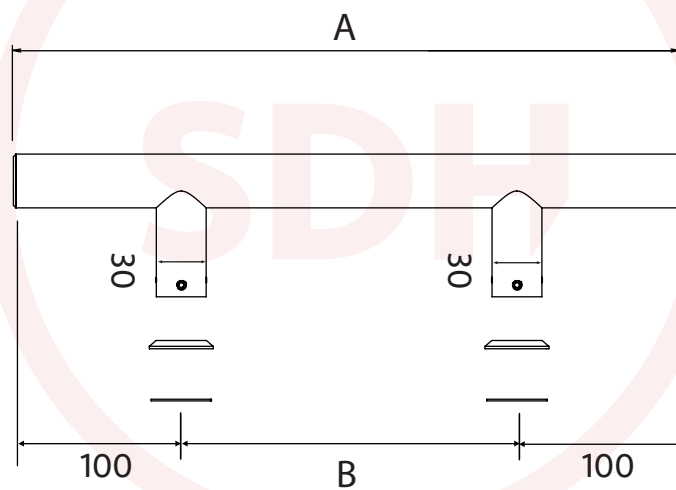

SOX 316 Inline Pull Handle

A	B
400mm	200mm
600mm	400mm
800mm	600mm
1000mm	800mm
1200mm	1000mm
1400mm	1200mm
1600mm	1400mm
1800mm	1600mm

Lengths 400, 600, 800, 1000 and 1200mm (two fix)

Lengths 1400, 1600 and 1800mm (three fix)