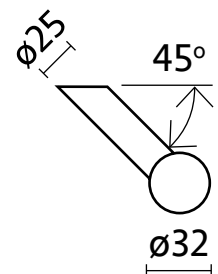

SOX 316 Offset Pull Handle

A	B
400mm	200mm
600mm	400mm
800mm	600mm
1000mm	800mm
1200mm	1000mm
1400mm	1200mm
1600mm	1400mm
1800mm	1600mm

Lengths 400, 600, 800, 1000 and 1200mm (two fix)

End Profile

Lengths 1400, 1600 and 1800mm (three fix)