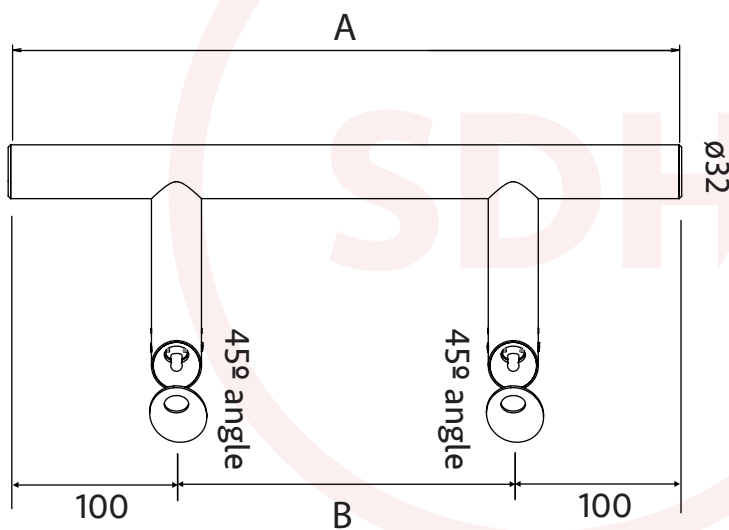

SOX 316 Offset Pull Handle

A	B
400mm	200mm
600mm	400mm
800mm	600mm
1000mm	800mm
1200mm	1000mm
1400mm	1200mm
1600mm	1400mm
1800mm	1600mm

Lengths 400, 600, 800, 1000 and 1200mm (two fix)

End Profile

Lengths 1400, 1600 and 1800mm (three fix)