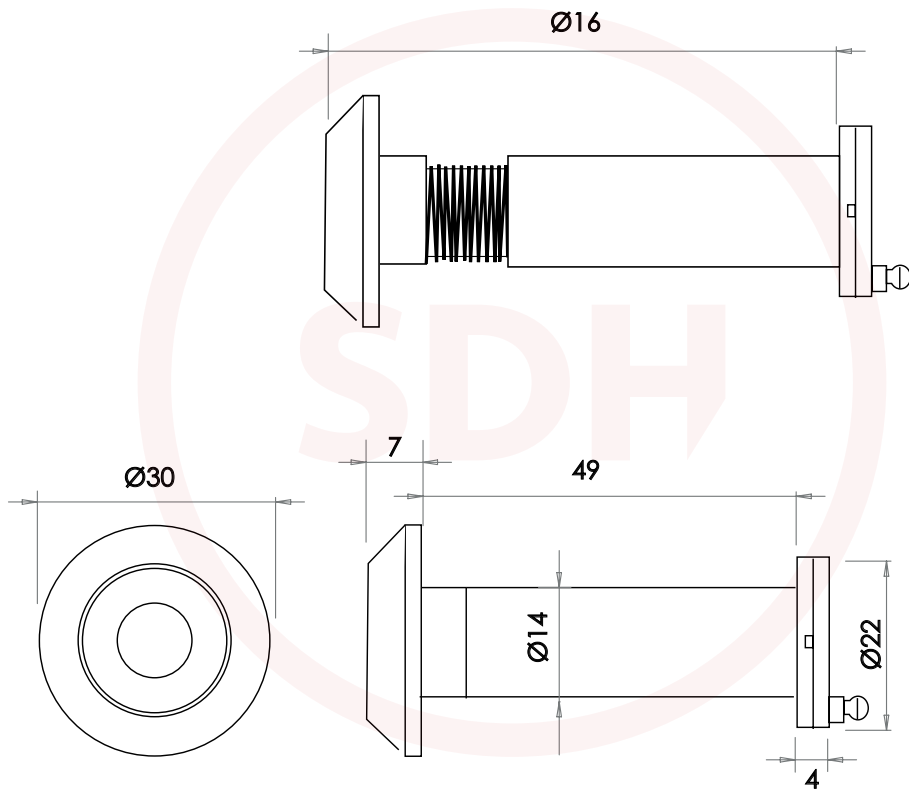

SOX Door Viewer

SASH + DOOR
HARDWARE