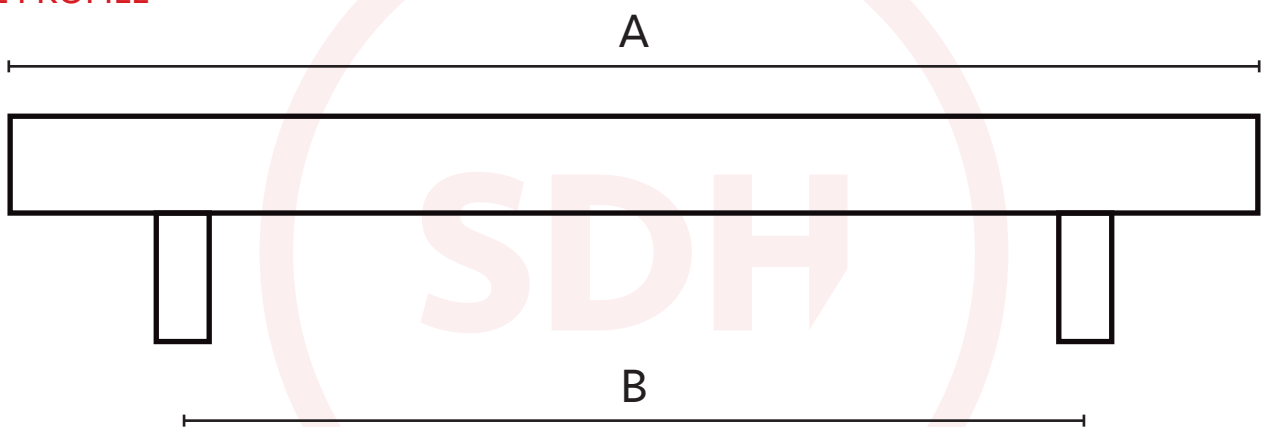

SOX Stainless Steel Offset Guardsman Pull Handle

- 304 Stainless Steel
- 32mm diameter
- For single handle use invisible fixings for handles both sides use back to back fixings
- 45° offset on legs
- Priced per handle

A	B
600mm	400mm
800mm	560mm
1000mm	700mm
1200mm	900mm
1400mm	1000mm
1600mm	1200mm

SIDE PROFILE

END PROFILE