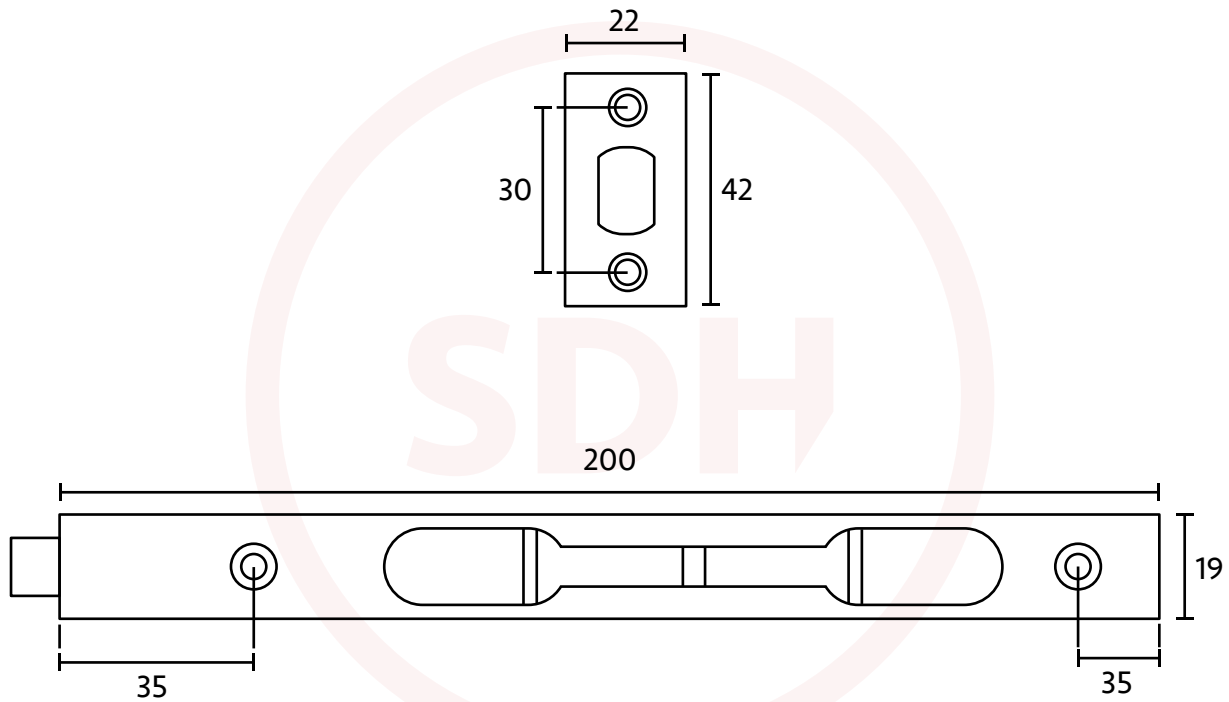

SOX Slim Flush Bolt (200mm)

SASH + DOOR
HARDWARE