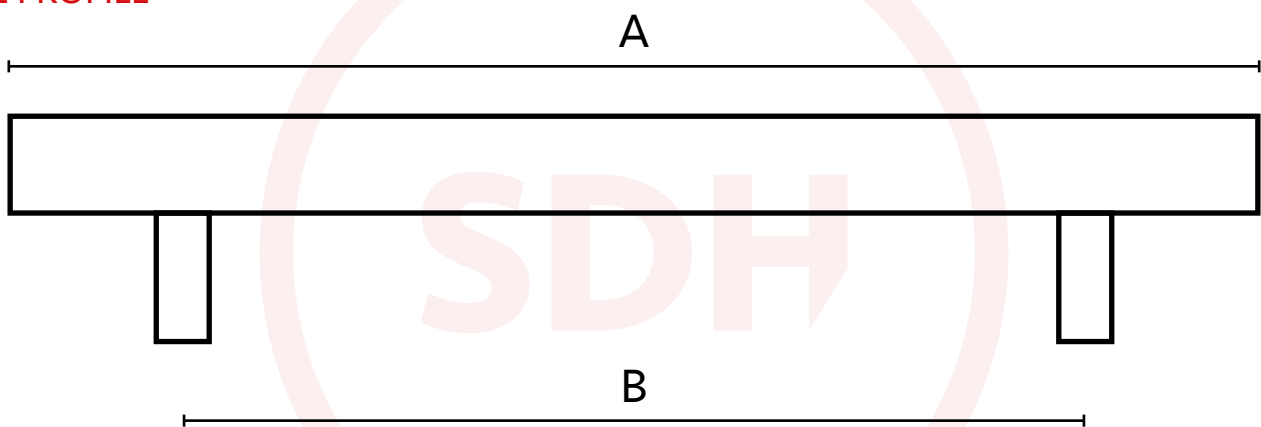

Technical Details

SOX Straight Guardsman Stainless Steel Pull Handle

- 304 Stainless Steel
- 32mm diameter
- For single handle use invisible fixings for handles both sides use back to back fixings
- Priced per handle

A	B
600mm	400mm
800mm	560mm
1000mm	700mm
1200mm	900mm
1400mm	1000mm
1800mm	1300mm

SIDE PROFILE

END PROFILE