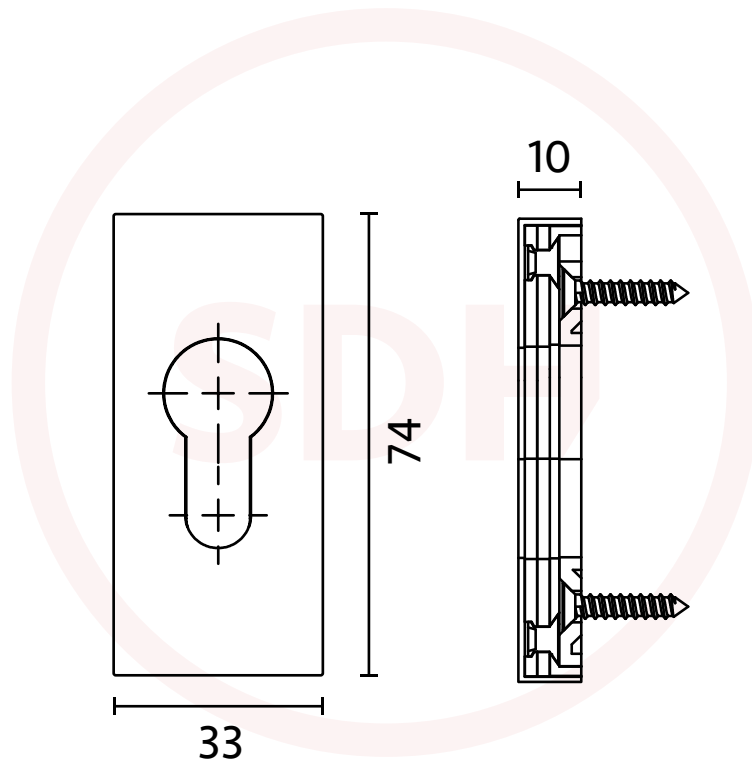

SOX 316 Square Euro Escutcheon

SASH + DOOR
HARDWARE