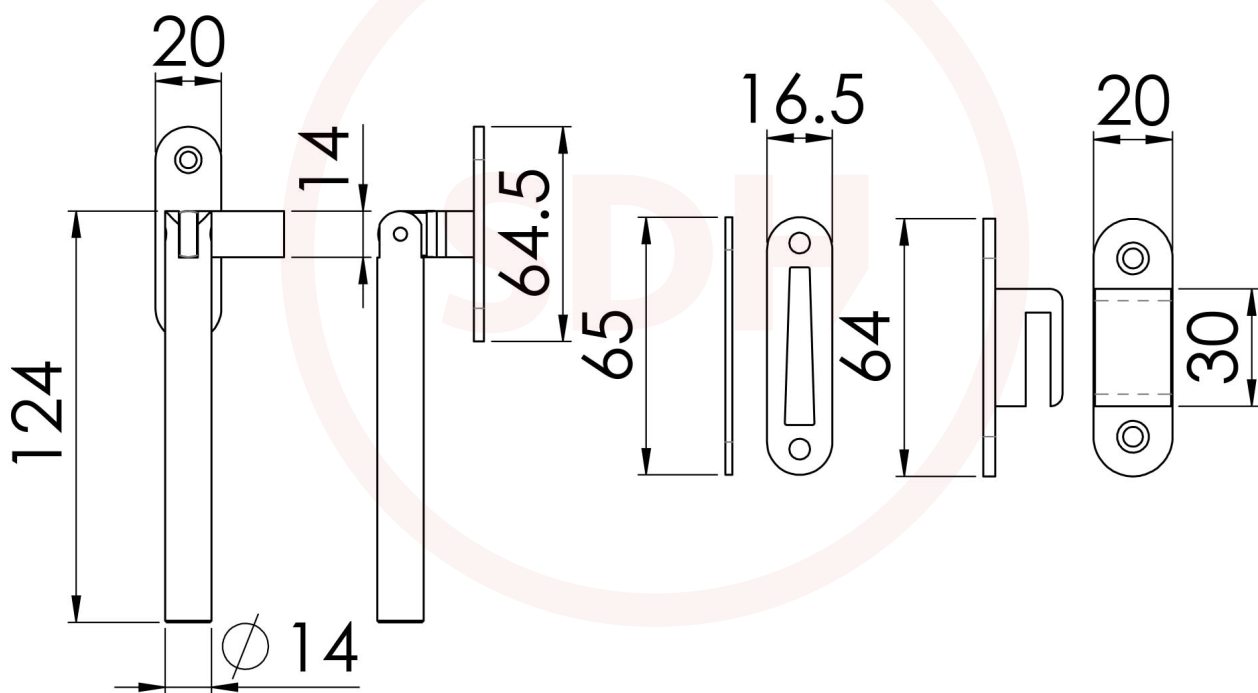

SOX 316 Stainless Steel Round Casement Fastener

SASH + DOOR
HARDWARE