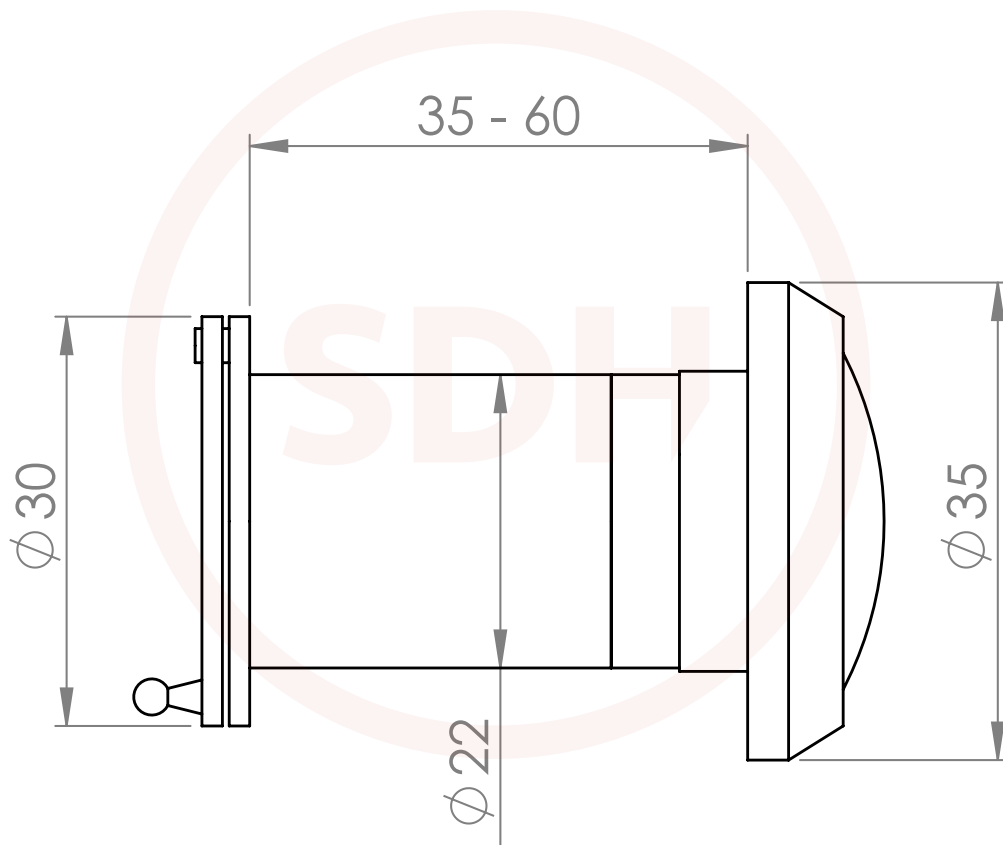

# SOX 316 Polished Stainless Steel Large Door Viewer

SASH + DOOR  
HARDWARE