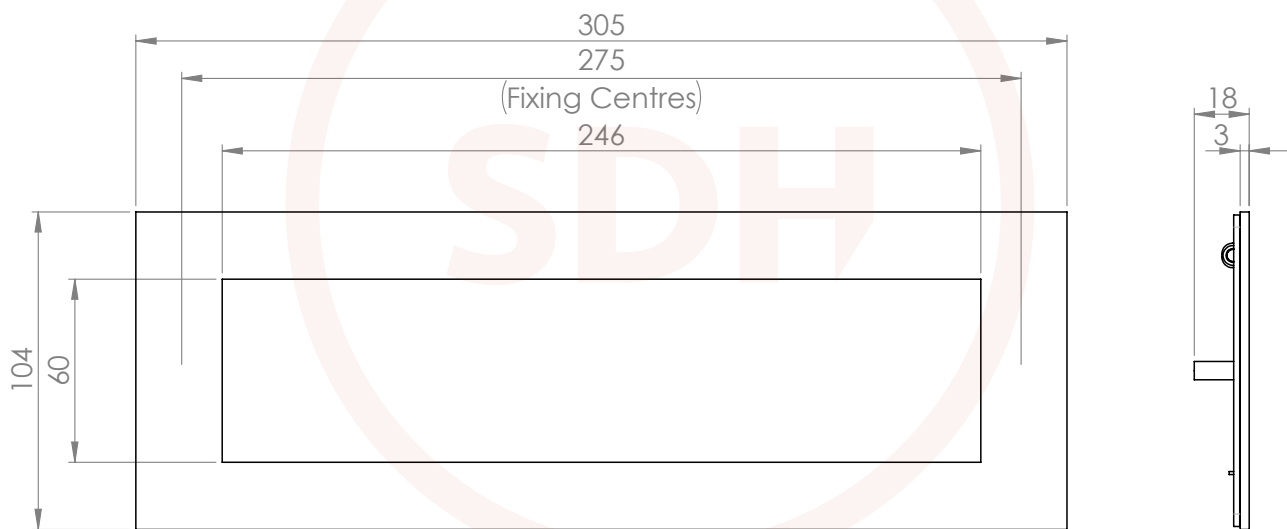

SOX 316 Stainless Steel Letterplate (305x104x3mm)

SASH + DOOR
HARDWARE