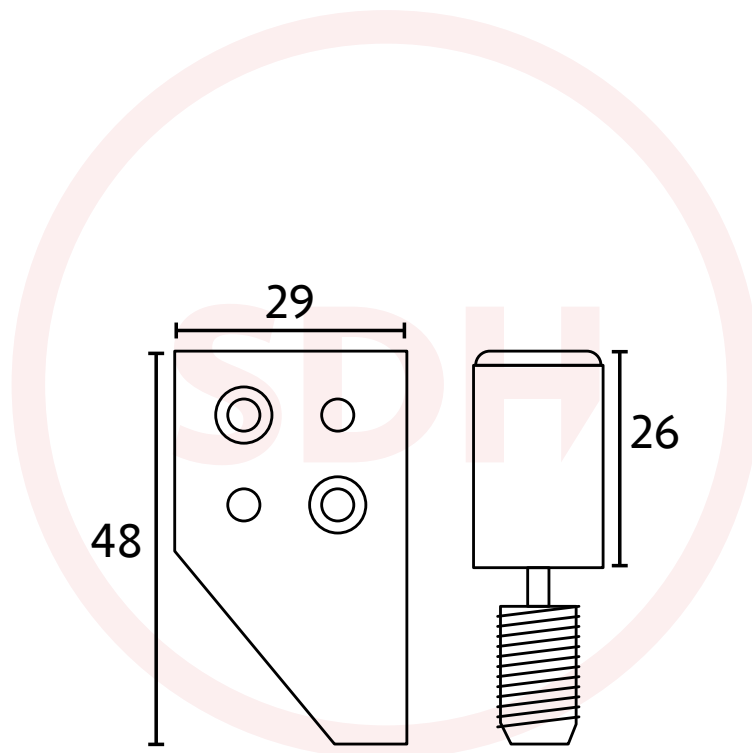

26mm Roller Stop

SASH + DOOR
HARDWARE