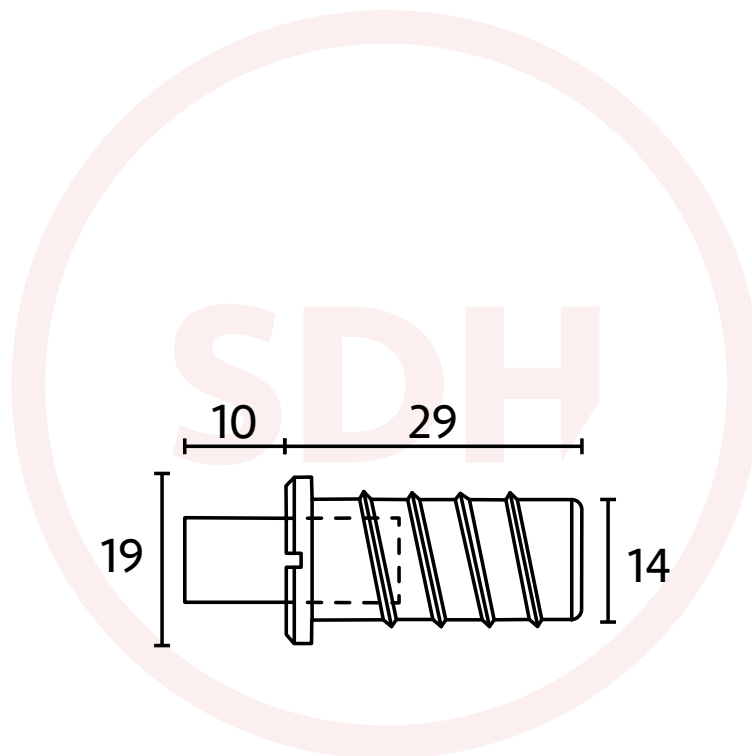

## Technical Details

---

### Twist Lock

SASH + DOOR  
HARDWARE