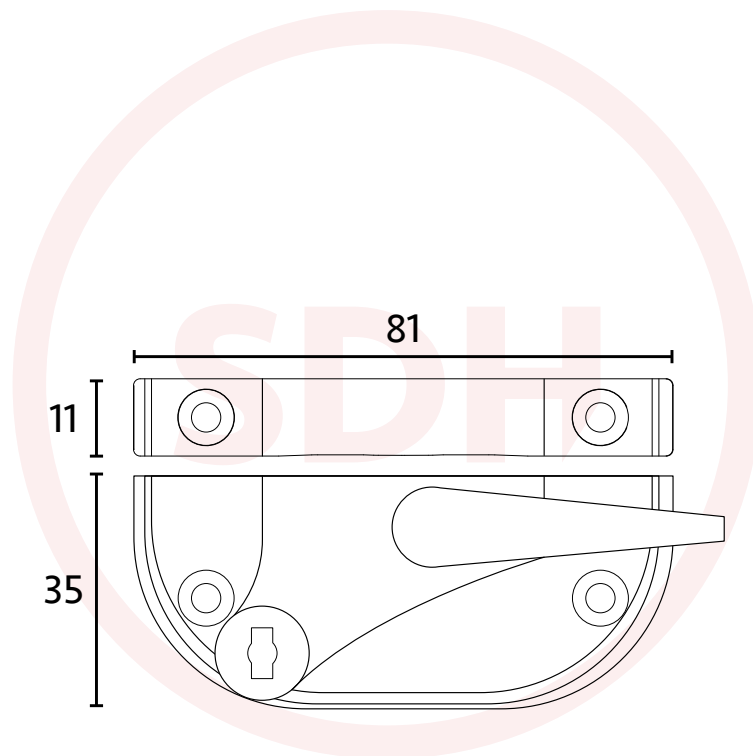

Technical Details

SDH Modern Cam Catch & Keep

SASH + DOOR
HARDWARE