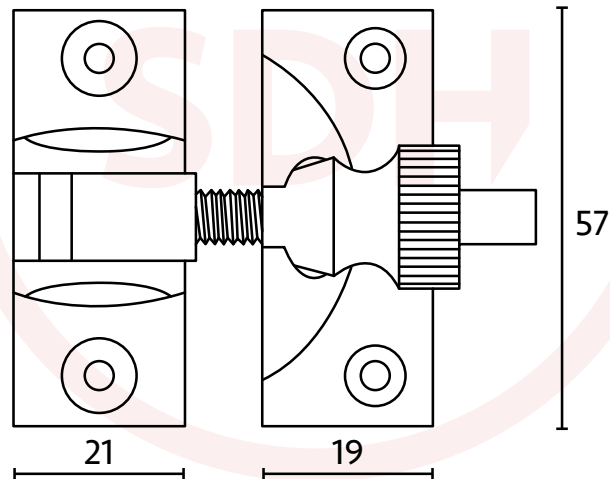

Technical Details

Brighton Fastener

SASH + DOOR
HARDWARE