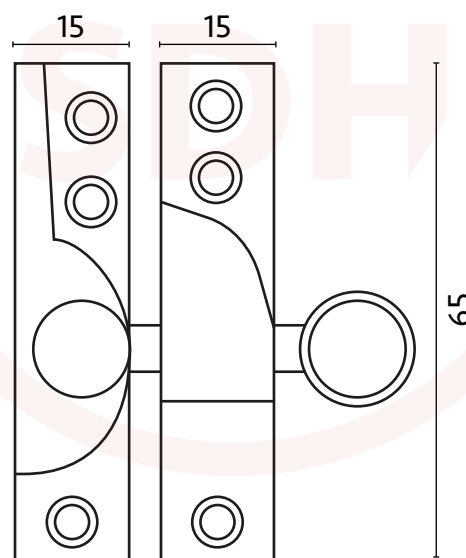

Sash Heritage Narrow Straight Arm Fastener Raised Round Knob - Standard (Non Locking)

NOTE : This product is made from Cast Brass and manufactured using the Traditional Sand Cast method. The items requiring a Lacquer protection are protected using the Electrophoretically Lacquered process giving a very attractive long-lasting product. When cleaning the product, use a cloth soaked in warm soapy water and dry off using clean dry cloth – Do not use any chemical cleaners as this will harm the product and will break down the lacquer and tarnish the product. Due to the nature of the manufacturing process, a tolerance of + / - 5 % must be allowed on the weight and dimensions given on this product.