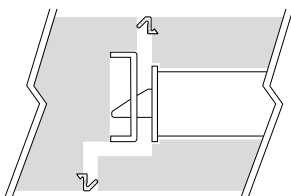

Single Handle 841 French Door System

This market leading single handle french door system is used by some of the leading joineries in the UK and has achieved PAS 24. A continuous slave bolt that is also a keep receiver for the master bolt makes this system easy to fit and highly secure.

- Adjustable on every locking point
- Concealed lever slave operation
- Fully pocketed keeps to hide router hole and protect against water ingress into timber
- Bevelled bottom shootbolt keep
- 35 & 45mm Backset available
- 20mm faceplate

Section Details for Rebated Doors

Section Details for Non-Rebated Doors

Latch Strike for 44 or 58mm Doors

Please Note:
Section drawing is just an example and not a specification.

Top & Bottom Slave Shootbolt