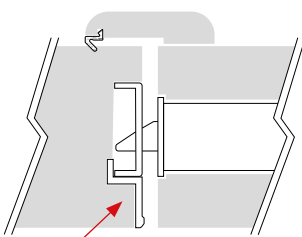

- Adjustable on every locking point
- Concealed lever slave operation
- Fully pocketed keeps to hide router hole and protect against water ingress into timber
- Bevelled bottom shootbolt keep
- 35 & 45mm Backset available
- 20mm faceplate

Section Details for Rebated Doors

Section Details for Non-Rebated Doors

Latch Strike for 44 or 58mm Doors

Please Note:
Section drawing is just an example and not a specification.

Top & Bottom Slave Shootbolt