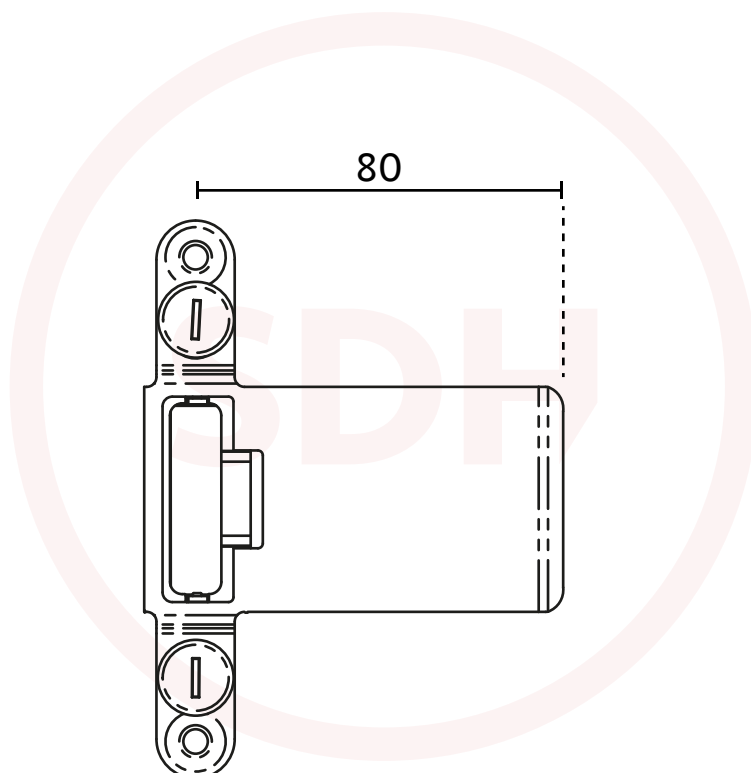

TDBK Latch Strike (80mm)

SASH + DOOR
HARDWARE