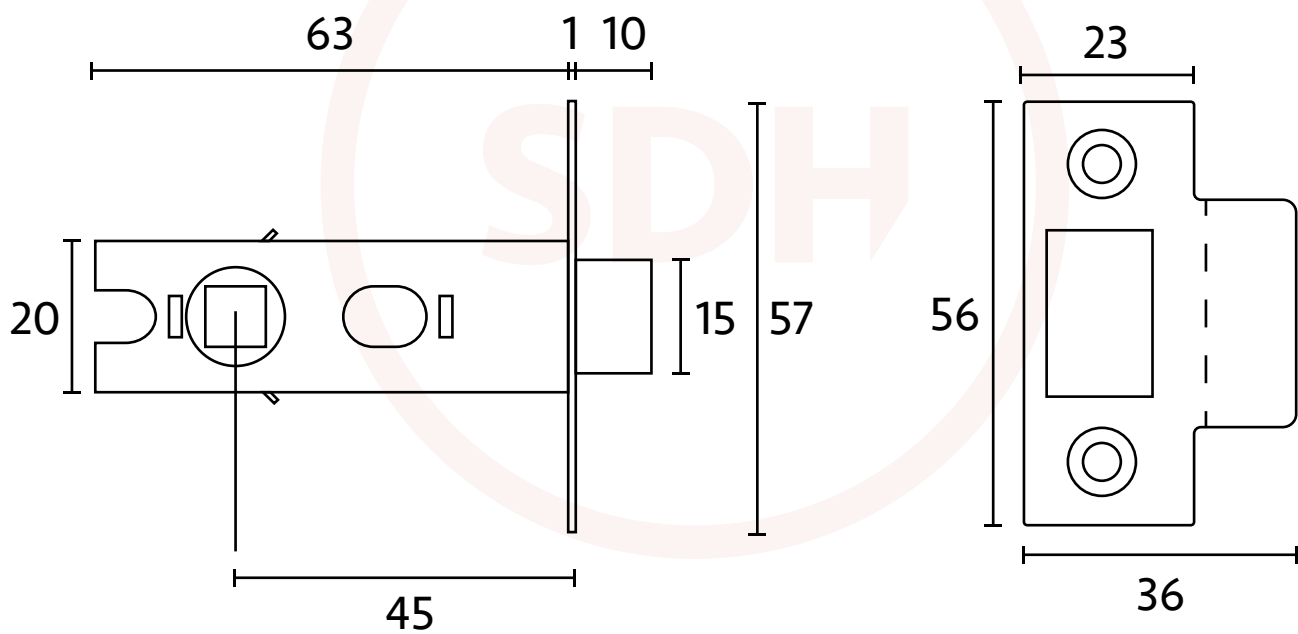

Tubular Latch 63mm (45mm Backset)

SASH + DOOR
HARDWARE