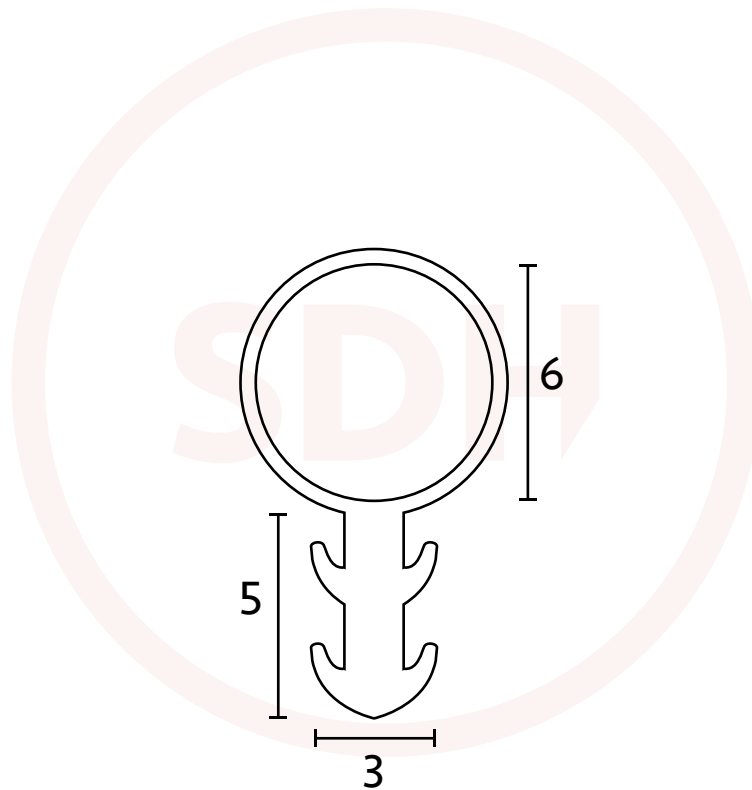

Tubex 6mm Bubble Seal

SASH + DOOR
HARDWARE