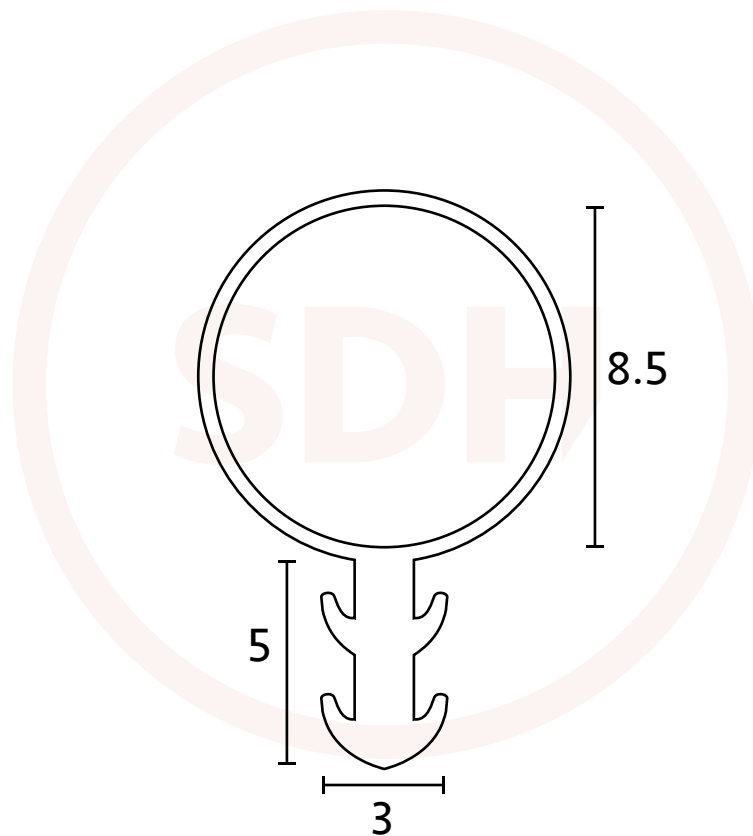

Tubex 8.5mm Bubble Seal

SASH + DOOR
HARDWARE