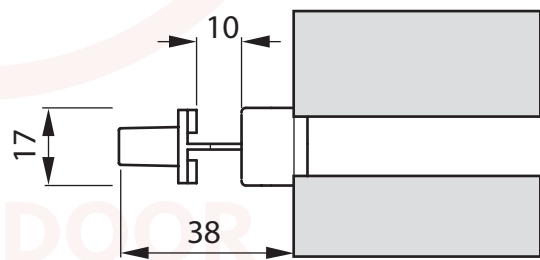

Titon Hi Lift Vents

CODE	L	EA(mm ²)
2000HL	255mm	2200
4000HL	400mm	4000
6000HL	575mm	6000

PROJECTION (CLOSED)

PROJECTION (OPEN)