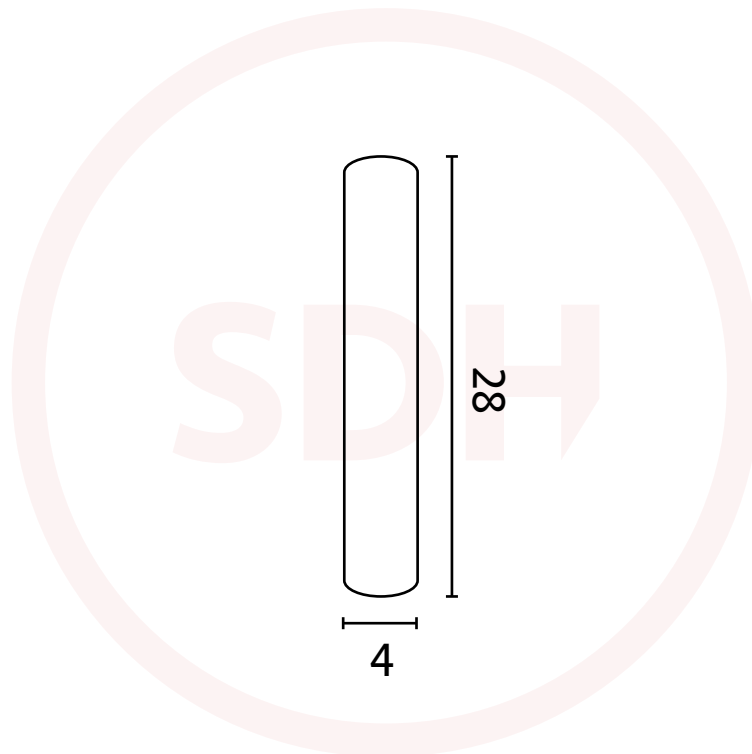

TWB Galvanised Water Bar

SASH + DOOR
HARDWARE