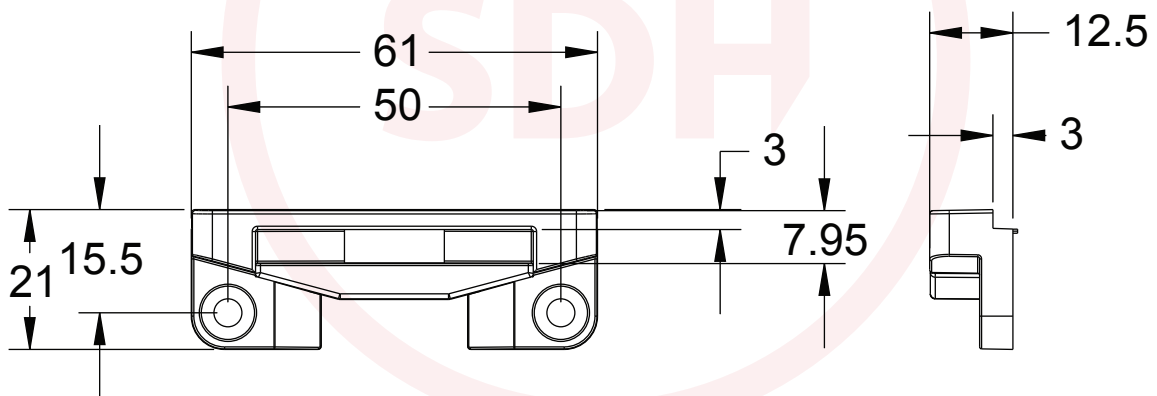

Timber Series Guru Casement Window Keep (Standard)

SASH + DOOR
HARDWARE