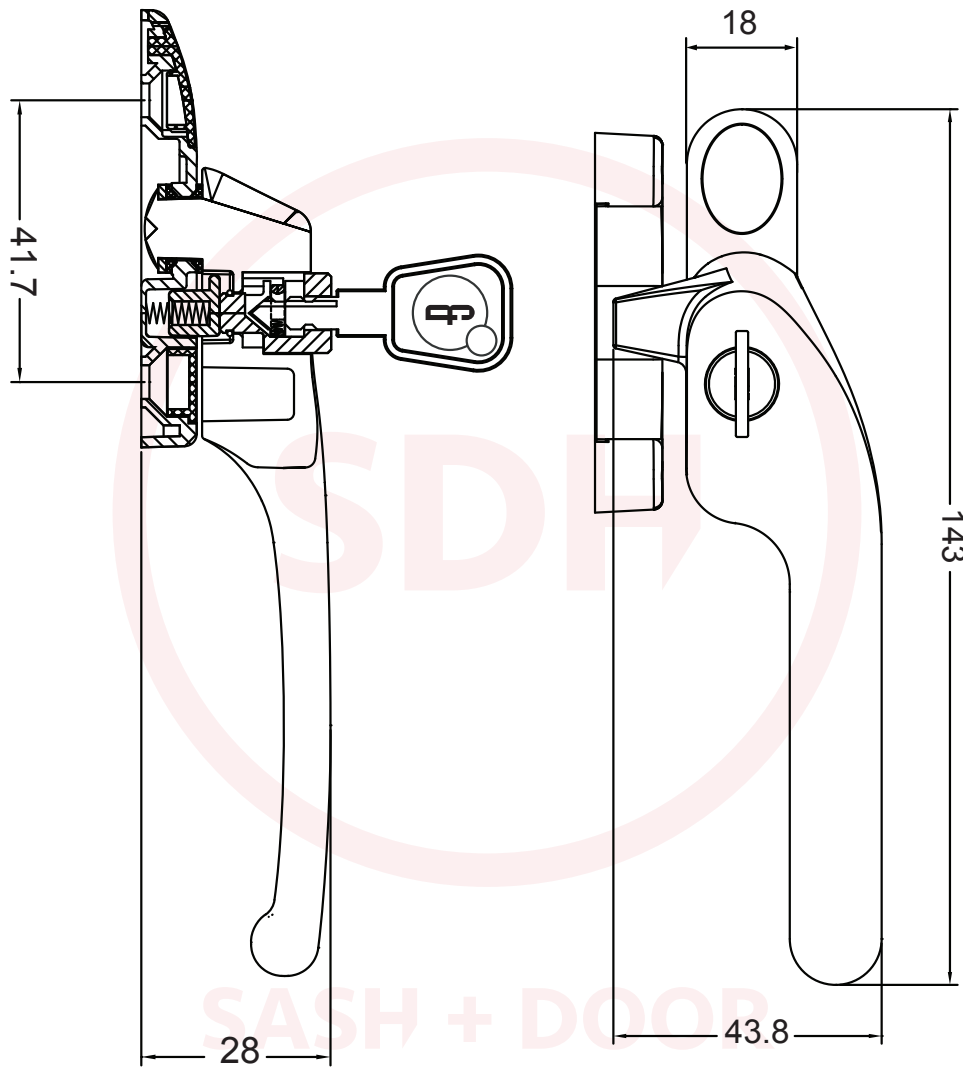

# Timber Series Guru Cranked Fastener (Locking)

Key

Cover Caps

4 x Screws