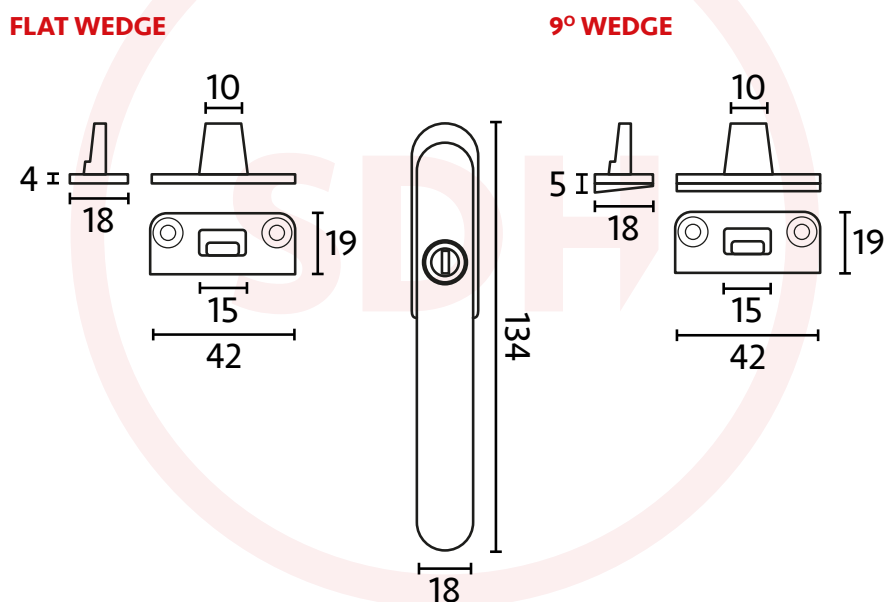

Timber Series Locking Fastener

SASH + DOOR
HARDWARE