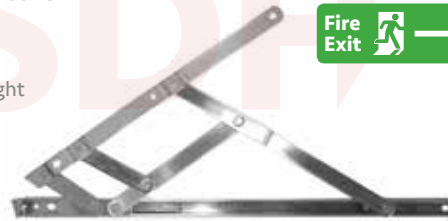

Vanguard Egress Only

For Fire Exit and emergency windows.
16" version complies with BS8213 Part1991
for fire escape windows.

- Stainless Steel
- Made in the UK
- 13mm stack height

Side Hung

	TS12EGRESS	TS16EGRESS
Size	12"	16"
Max vent weight	22kg	24kg
Max vent width	650mm	700mm