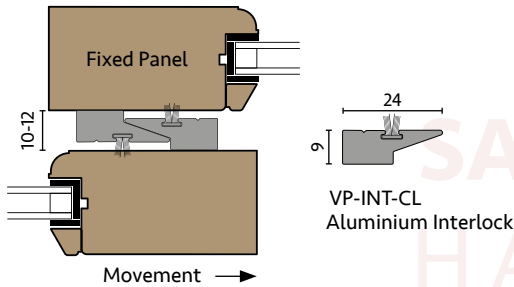

Technical Details

Track Details:

Vista Patioslide

This patio door hardware is simple effective and competitive. Using standard door styles and frames. Can take up to 200kg sashes in multiple configurations. Guides and Roller manufactured in Stainless Steel.

PLEASE CONTACT OUR SALES TEAM FOR FURTHER INFORMATION OR A DETAILED QUOTE

Locking Jamb Details:

Alternative Recessed Track Detail

Interlock Details:

KIT INCLUDES:

- VP914A A30: 1 x Bottom 'P' Track 3.0 (Silver)
- VP94P-30: 1 x Top Channel 3.0 (PPA)
- VP-RG: 2 x Rattle Proof Cast Stainless Steel Top Guide
- VP-BR-200: 2 x adjustable 2 wheel Stainless Steel rollers 200kg
- VP-INT-CL: 1 x Pair 3 Metre Aluminium Interlock
- PAT6H: 1 x 6 Point Stainless Steel Patio Door Lock
- PAT6K: 1 x Patio Door Keep
- DC40/40: 1 x Euro Cylinder 40/40
- VPDHPSC/BC/PG: Patio Door Handle

OPTIONAL EXTRAS:

- 106RB194: Alternative Invisible Top Guide
- 815 'E' Bottom Track (Available in Silver)
- VPDS - Door Stops (Black or White)

Handle Colour Options:

White Black Satin Chrome Smokey Chrome Polished Chrome PVD Gold