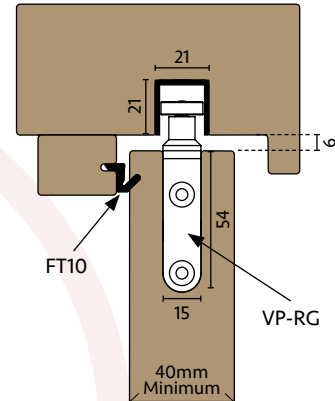

Technical Details

Track Details:

Vista Patioslide

This patio door hardware is simple effective and competitive. Using standard door styles and frames. Can take up to 200kg sashes in multiple configurations. Guides and Roller manufactured in Stainless Steel.

PLEASE CONTACT OUR SALES TEAM FOR FURTHER INFORMATION OR A DETAILED QUOTE

Locking Jamb Details:

Alternative Recessed Track Detail

Interlock Details:

KIT INCLUDES:

- VP914A A30: 1 x Bottom 'P' Track 3.0 (Silver)
- VP94P-30: 1 x Top Channel 3.0 (PPA)
- VP-RG: 2 x Rattle Proof Cast Stainless Steel Top Guide
- VP-BR-200: 2 x adjustable 2 wheel Stainless Steel rollers 200kg
- VP-INT-CL: 1 x Pair 3 Metre Aluminium Interlock
- PAT6H: 1 x 6 Point Stainless Steel Patio Door Lock
- PAT6K: 1 x Patio Door Keep
- DC40/40: 1 x Euro Cylinder 40/40
- VPDHPSC/BC/PG: Patio Door Handle

OPTIONAL EXTRAS:

- 106RB194: Alternative Invisible Top Guide
- 815 'E' Bottom Track (Available in Silver)
- VPDS - Door Stops (Black or White)

Handle Colour Options:

White Black Satin Chrome Smokey Chrome Polished Chrome PVD Gold