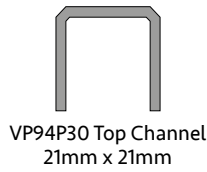

Technical Details

Track Details:

Vista Patioslide

This patio door hardware is simple effective and competitive. Using standard door styles and frames. Can take up to 200kg sashes in multiple configurations. Guides and Roller manufactured in Stainless Steel.

PLEASE CONTACT OUR SALES TEAM FOR FURTHER INFORMATION OR A DETAILED QUOTE

Locking Jamb Details:

Alternative Recessed Track Detail

Interlock Details:

KIT INCLUDES:

- VP914A A30: 1 x Bottom 'P' Track 3.0 (Silver)
- VP94P-30: 1 x Top Channel 3.0 (PPA)
- VP-RG: 2 x Rattle Proof Cast Stainless Steel Top Guide
- VP-BR-200: 2 x adjustable 2 wheel Stainless Steel rollers 200kg
- VP-INT-CL: 1 x Pair 3 Metre Aluminium Interlock
- PAT6H: 1 x 6 Point Stainless Steel Patio Door Lock
- PAT6K: 1 x Patio Door Keep
- DC40/40: 1 x Euro Cylinder 40/40
- VPDHPSC/BC/PG: Patio Door Handle

OPTIONAL EXTRAS:

- 106RB194: Alternative Invisible Top Guide
- 815 'E' Bottom Track (Available in Silver)
- VPDS - Door Stops (Black or White)

Handle Colour Options:

White Black Satin Chrome Smokey Chrome Polished Chrome PVD Gold