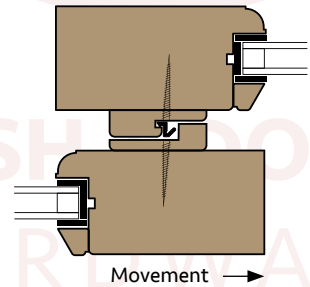

Technical Details

Track Details:

Vista Patioslide

This patio door hardware is simple effective and competitive. Using standard door styles and frames. Can take up to 200kg sashes in multiple configurations. Guides and Roller manufactured in Stainless Steel.

PLEASE CONTACT OUR SALES TEAM FOR FURTHER INFORMATION OR A DETAILED QUOTE

Locking Jamb Details:

Alternative Recessed Track Detail

Interlock Details:

KIT INCLUDES:

- VP914A A30: 1 x Bottom 'P' Track 3.0 (Silver)
- VP94P-30: 1 x Top Channel 3.0 (PPA)
- VP-RG: 2 x Rattle Proof Cast Stainless Steel Top Guide
- VP-BR-200: 2 x adjustable 2 wheel Stainless Steel rollers 200kg
- VP-INT-CL: 1 x Pair 3 Metre Aluminium Interlock
- PAT6H: 1 x 6 Point Stainless Steel Patio Door Lock
- PAT6K: 1 x Patio Door Keep
- DC40/40: 1 x Euro Cylinder 40/40
- VPDHPSC/BC/PG: Patio Door Handle

OPTIONAL EXTRAS:

- 106RB194: Alternative Invisible Top Guide
- 815 'E' Bottom Track (Available in Silver)
- VPDS - Door Stops (Black or White)

Handle Colour Options:

White Black Satin Chrome Smokey Chrome Polished Chrome PVD Gold