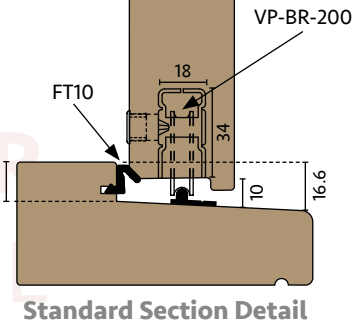

PLEASE CONTACT OUR SALES TEAM FOR FURTHER INFORMATION OR A DETAILED QUOTE

Locking Jamb Details:

Alternative Recessed Track Detail

Interlock Details:

KIT INCLUDES:

- VP914A A30: 1 x Bottom 'P' Track 3.0 (Silver)
- VP94P-30: 1 x Top Channel 3.0 (PPA)
- VP-RG: 2 x Rattle Proof Cast Stainless Steel Top Guide
- VP-BR-200: 2 x adjustable 2 wheel Stainless Steel rollers 200kg
- VP-INT-CL: 1 x Pair 3 Metre Aluminium Interlock
- PAT6H: 1 x 6 Point Stainless Steel Patio Door Lock
- PAT6K: 1 x Patio Door Keep
- DC40/40: 1 x Euro Cylinder 40/40
- VPDHPSC/BC/PG: Patio Door Handle

OPTIONAL EXTRAS:

- 106RB194: Alternative Invisible Top Guide
- 815 'E' Bottom Track (Available in Silver)
- VPDS - Door Stops (Black or White)

Handle Colour Options:

White Black Satin Chrome Smokey Chrome Polished Chrome PVD Gold