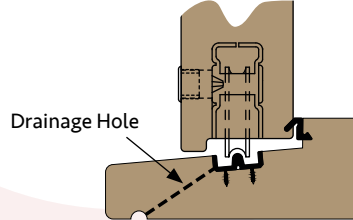

Technical Details

Track Details:

Vista Patioslide

This patio door hardware is simple effective and competitive. Using standard door styles and frames. Can take up to 200kg sashes in multiple configurations. Guides and Roller manufactured in Stainless Steel.

PLEASE CONTACT OUR SALES TEAM FOR FURTHER INFORMATION OR A DETAILED QUOTE

Locking Jamb Details:

Alternative Recessed Track Detail

Interlock Details:

KIT INCLUDES:

- VP914A A30: 1 x Bottom 'P' Track 3.0 (Silver)
- VP94P-30: 1 x Top Channel 3.0 (PPA)
- VP-RG: 2 x Rattle Proof Cast Stainless Steel Top Guide
- VP-BR-200: 2 x adjustable 2 wheel Stainless Steel rollers 200kg
- VP-INT-CL: 1 x Pair 3 Metre Aluminium Interlock
- PAT6H: 1 x 6 Point Stainless Steel Patio Door Lock
- PAT6K: 1 x Patio Door Keep
- DC40/40: 1 x Euro Cylinder 40/40
- VPDHPSC/BC/PG: Patio Door Handle

OPTIONAL EXTRAS:

- 106RB194: Alternative Invisible Top Guide
- 815 'E' Bottom Track (Available in Silver)
- VPDS - Door Stops (Black or White)

Handle Colour Options:

White Black Satin Chrome Smokey Chrome Polished Chrome PVD Gold