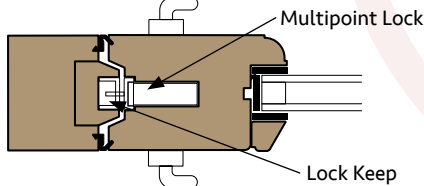

Technical Details

Track Details:

Vista Patioslide

This patio door hardware is simple effective and competitive. Using standard door styles and frames. Can take up to 200kg sashes in multiple configurations. Guides and Roller manufactured in Stainless Steel.

PLEASE CONTACT OUR SALES TEAM FOR FURTHER INFORMATION OR A DETAILED QUOTE

Locking Jamb Details:

Alternative Recessed Track Detail

Interlock Details:

KIT INCLUDES:

- VP914A A30: 1 x Bottom 'P' Track 3.0 (Silver)
- VP94P-30: 1 x Top Channel 3.0 (PPA)
- VP-RG: 2 x Rattle Proof Cast Stainless Steel Top Guide
- VP-BR-200: 2 x adjustable 2 wheel Stainless Steel rollers 200kg
- VP-INT-CL: 1 x Pair 3 Metre Aluminium Interlock
- PAT6H: 1 x 6 Point Stainless Steel Patio Door Lock
- PAT6K: 1 x Patio Door Keep
- DC40/40: 1 x Euro Cylinder 40/40
- VPDHPSC/BC/PG: Patio Door Handle

OPTIONAL EXTRAS:

- 106RB194: Alternative Invisible Top Guide
- 815 'E' Bottom Track (Available in Silver)
- VPDS - Door Stops (Black or White)

Handle Colour Options:

White Black Satin Chrome Smokey Chrome Polished Chrome PVD Gold