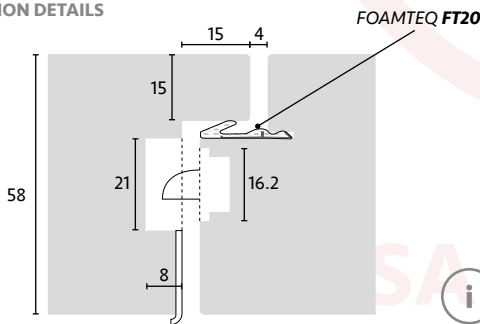

Technical Details

Era Single Handle French Door System (Hook or Dead Bolt)

This very popular Timber multipoint door lock offers a very high level of security with easy adjustable keeps.

- Versatile with single or twin handle options
- Stainless Steel Faceplate 16mm
- Designed to meet and achieve PAS 24 in Timber
- 2 High security Tapered Hook Bolts
- 35 or 45mm backset with sprung gearbox
- Bi-Directional gear box
- Split spindle built in
- Snib latch hold back
- Non handed
- Easy screw driver adjustable keeps that stay adjusted
- Choice of finger bolts for slave
- Slave Bolt
- Espag available in 35 or 45 mm backset

SECTION DETAILS

Please Note: Section drawing is just an example and not a specification.

LOCK COMPONENTS

CODE	DESCRIPTION
ERA2H45/35 or ERA2D45/35	Hook/Dead Lock 45 or 35mm Backset
TDBKBASE	Latch Base
TDBK56	Latch Strike 56mm
TDBKHOOK	Hook/Dead Keep x 2
ERASB	Top and Bottom Shoot Bolt x2
MAC-FB	Maco Finger Bolt x 2
TDBTSBK	Twin Shoot Bolt Adjustable Keep x 2